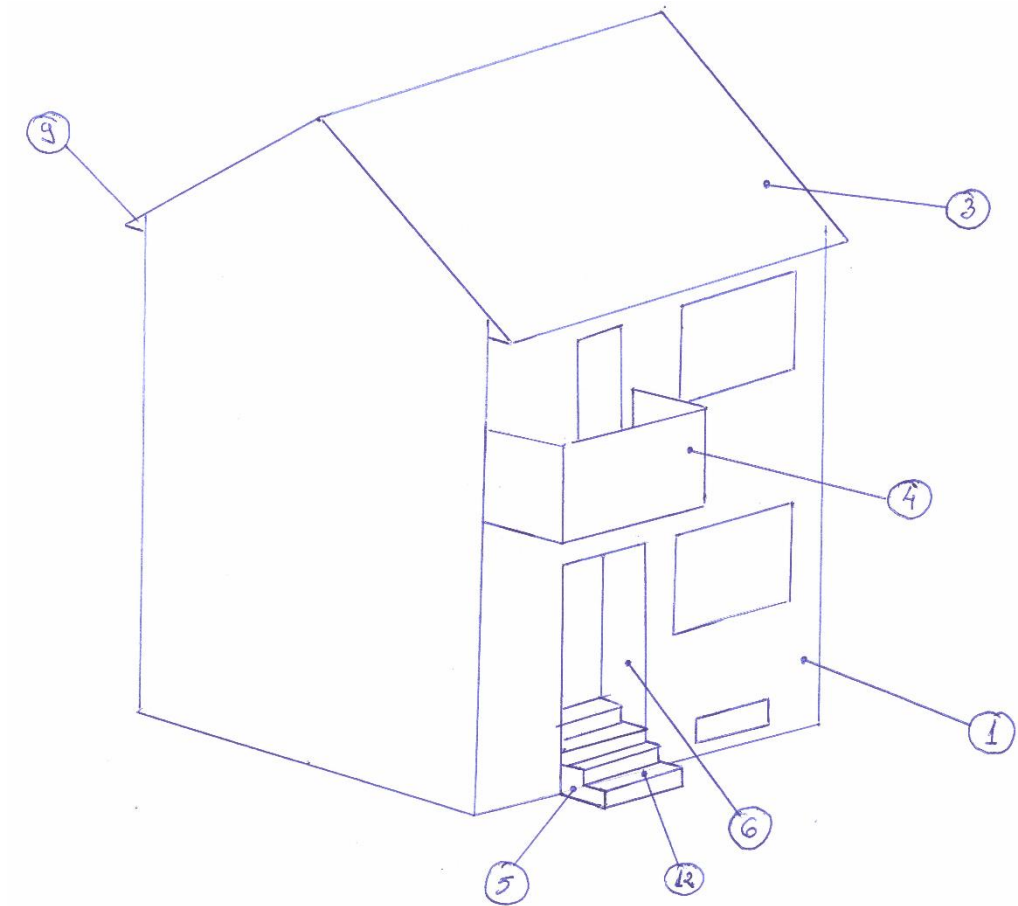

În perioada anilor '90 aceste clădiri de rezidență au fost scoase la vânzare, cei care locuiau în ele având prioritate la cumpărarea lor, devenind astfel proprietari.

Nr. de piese: 12

Nr. planșe: 2

Dificultate: 3

* Construiți modelul prin urmărirea cu atenție a instrucțiunilor de asamblare, asamblați în ordinea pieselor și a planșelor

* Model conceput pentru modelarea din hârtie și poate fi diferit de original în unele privințe.

Single-floor house tipe 1

This type of house is located in Resita in two locations and includes a number of 20 such residences.

Its construction dates back to the communist period, precisely since the early 1950s.

The actual realization consists of a foundation that was build from stone or brick and a high basement. The floor structure is made of brick with internal and external cement plaster, covered with tile.

During the 1990s, these residential buildings were put out for sales, those who lived in them having priority in their purchase, becoming owners.

No. of parts: 12

No. plans: 2

Difficulty: 3

* Build the model by carefully following the assembly instructions, assemble in the order of the parts and the boards

* Model designed for paper modeling and may be different from original